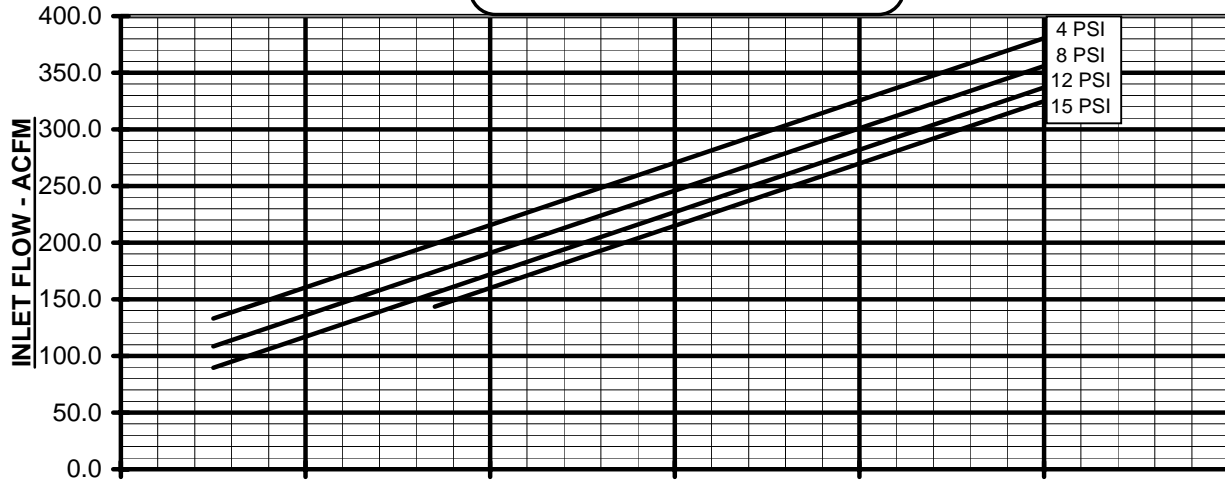

DRESSER EQUIPMENT GROUP, INC.
DMD - ROOTS DIVISION
 2135 HIGHWAY-6, SOUTH
 HOUSTON, TX 77077-4399

PERFORMANCE BASED ON AIR,
 INLET AT 14.7 PSIA & 68°F
 JANUARY, 2001

PRESSURE PERFORMANCE
FRAME 404 ROOTS-FLO
 MAX. PRESSURE RISE = 15 PSI
 MAX. SPEED = 4000 RPM