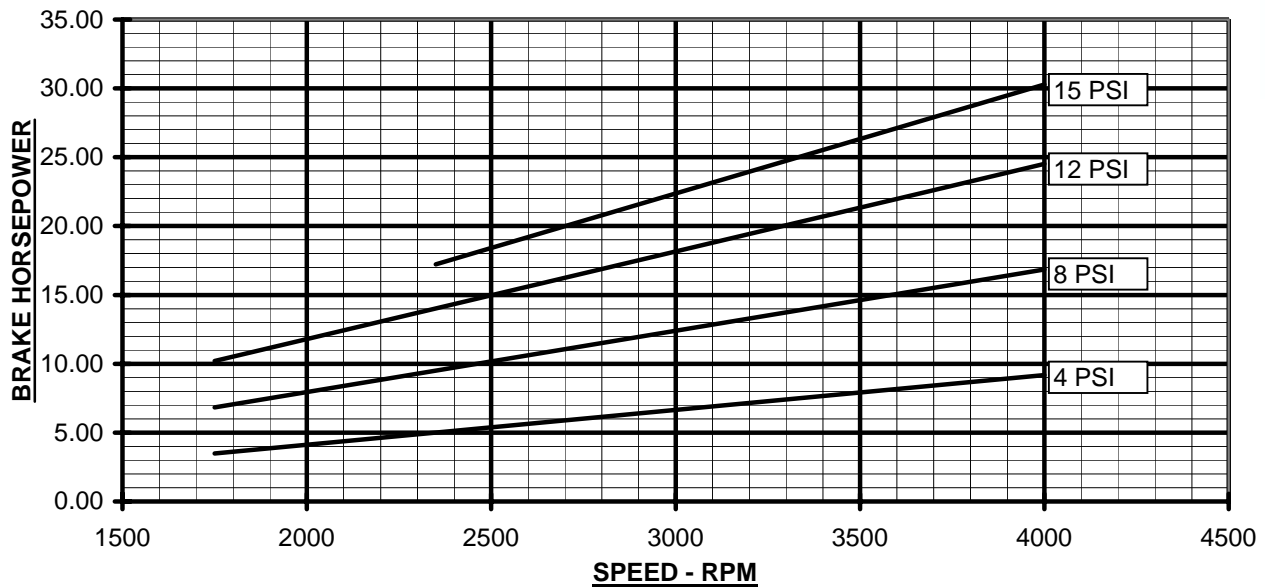

DRESSER EQUIPMENT GROUP, INC.
DMD - ROOTS DIVISION
 2135 HIGHWAY-6, SOUTH
 HOUSTON, TX 77077-4399

PERFORMANCE BASED ON AIR,
 INLET AT 14.7 PSIA & 68°F
 JANUARY, 2001

PRESSURE PERFORMANCE
FRAME 404 ROOTS-FLO
 MAX. PRESSURE RISE = 15 PSI
 MAX. SPEED = 4000 RPM