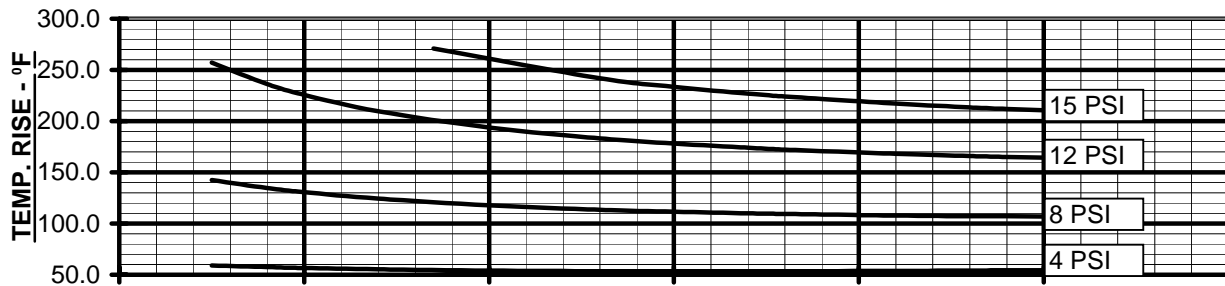

DRESSER EQUIPMENT GROUP, INC.
DMD - ROOTS DIVISION
 2135 HIGHWAY-6, SOUTH
 HOUSTON, TX 77077-4399

PERFORMANCE BASED ON AIR,
 INLET AT 14.7 PSIA & 68°F
 JANUARY, 2001

PRESSURE PERFORMANCE
FRAME 404 ROOTS-FLO
 MAX. PRESSURE RISE = 15 PSI
 MAX. SPEED = 4000 RPM